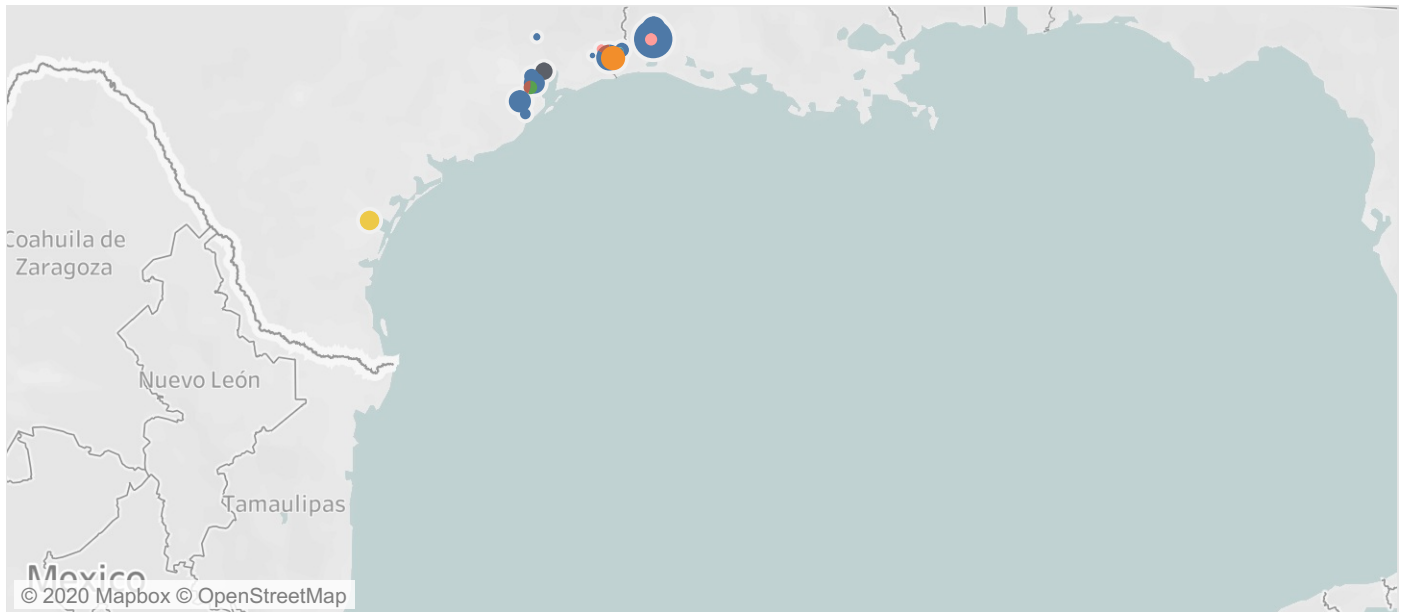

Hurricane Laura's impact on overall US petrochemicals

Plant Status

- Closed
- Idle
- Leak
- Offline
- Operational issue
- Partial Unit shutdown
- Pinhole leak
- Power Outage
- Reduced allocation
- Suspended
- To restart soon

Product

All

Plant sites impacted by Hurricane Laura. Hover over to see status and capacity of plant.

Top 40 highest capacity products in US, with minimum percentage impacted of 5%