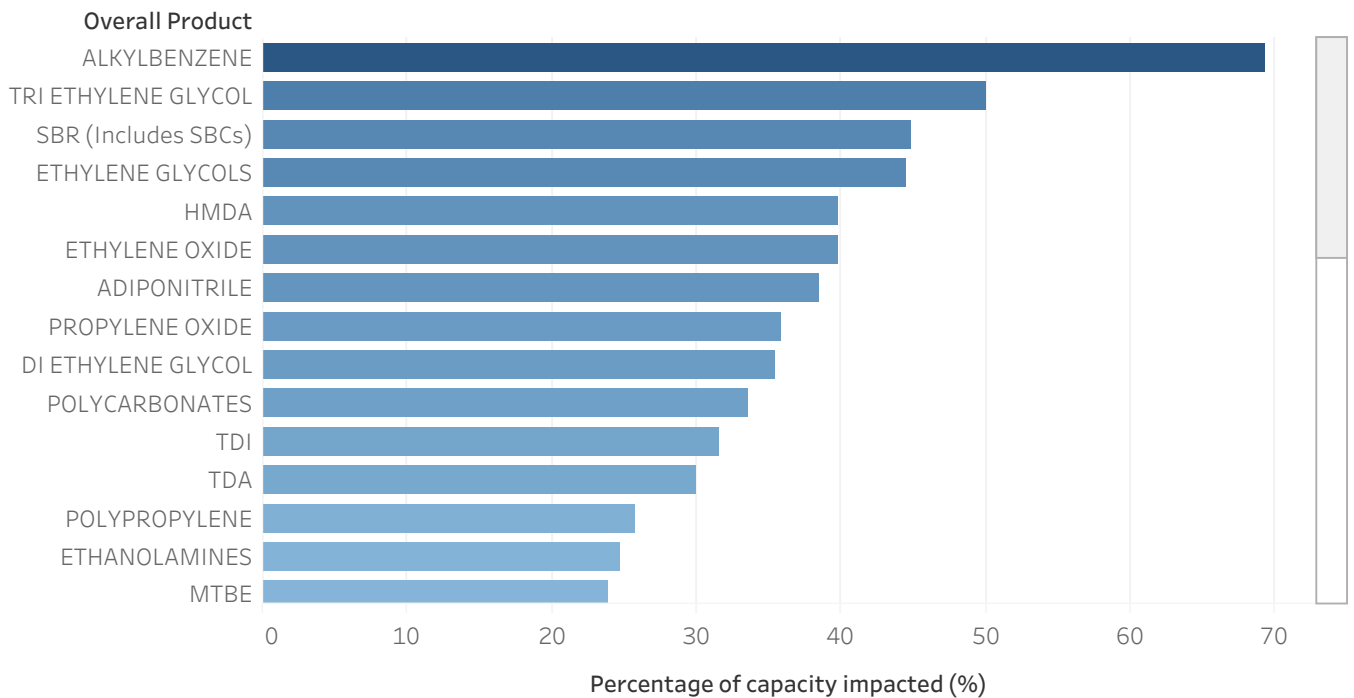

Hurricane Laura's impact on overall US petrochemicals

Plant Status

- Closed
- Idle
- Leak
- Offline
- Operational issue
- Partial Unit shutdown
- Pinhole leak
- Power Outage
- Reduced allocation
- Suspended
- To restart soon

Product

All

Plant sites impacted by Hurricane Laura. Hover over to see status and capacity of plant.

Top 40 highest capacity products in US, with minimum percentage impacted of 5%

Source: ICIS Supply & Demand Database